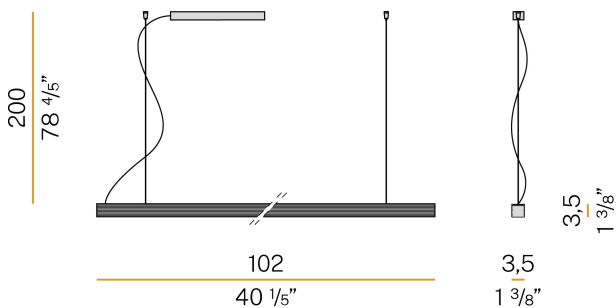

PANZERI

Brooklyn Line

220-240V AC ON-OFF
L23302.100.0401

Data sheet

CODE	L23302.100.0401
SYSTEM POWER CONSUMPTION	20W
EFFICACY	57.1lm/W
LIGHT SOURCE	LED
LIGHT SOURCE LIFETIME	L80 (B20) 80.000h
COLOUR TEMPERATURE	3000K Ra>90
LIGHT DISTRIBUTION	diffused
POWER SUPPLY	220-240V AC
FREQUENCY	50/60Hz
ELECTRICAL CONFIGURATION	ON-OFF
DRIVER	integrated included
NOMINAL LUMINOUS FLUX	2280lm
LUMEN OUTPUT	1142lm
EFFICIENCY	50.1%
WEIGHT	2,12 Kg
PROTECTION DEGREE	IP20
COLOUR TOLLERANCES	SDCM 3
GLOW WIRE TEST PERFORMANCE	850°
PACKING DIMENSIONS	12,0 x 106,0 x 7,0 cm

Suspension lighting fixture for interiors, with direct light emission. Extruded aluminium structure in RAL 9003 white powder paint. Extruded aluminium reflector in powder paint. Extruded polycarbonate diffuser with opaline finish. Aluminium end caps in polyacrylic paint. Suspension kit with griplocks and 2m (78,7") long steel cables. 2,2m (86,6") long power cable in transparent PVC. Power canopy with pickled sheet metal ceiling bracket and covering in white polyacrylic paint.

Technical drawing

Polar diagram