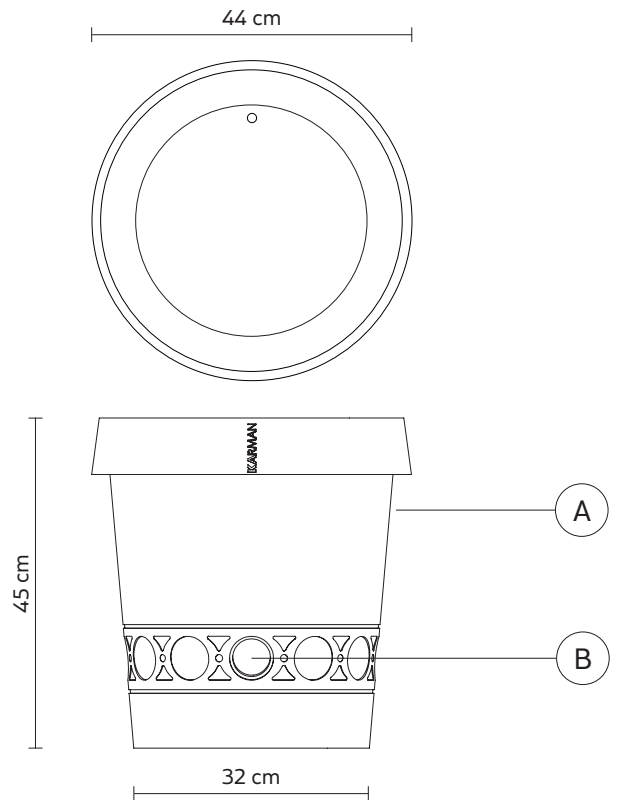

GERVASO floor lamp 1 light 40°

Matteo Ugolini design

year 2017

DATA SHEET - HP147 5G EXT

STRUCTURE "A"

material	concrete	
colour	dove grey	

DIFFUSER "B"

material	frosted glass	
----------	---------------	---

ELECTRICAL CABLE

colour	black	
--------	-------	---

LIGHT BEAM

opening angle of the light 40°

ELECTRICAL SYSTEM

source	LED 1x12W, 1140lumen - 3000K class A+
--------	---

PACKAGING

nr. of collis	1
net weight/kg	30
gross weight/kg	
packaging/cm	

EMISSION OF LIGHT

one directional

CERTIFICATION

IEC	60598-1:2008
EN	60598-1:2008 + A11:2009

IP rate	IP45 - article Gervaso IP65 - light kit
LED	equipped

COLLECTION