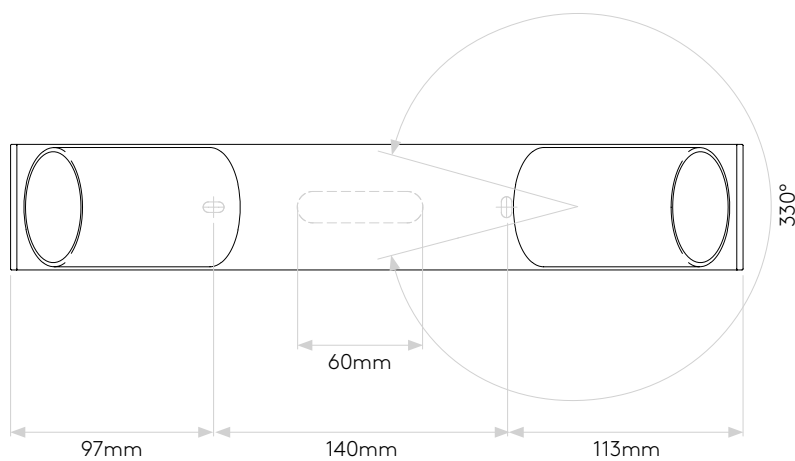

Please note that some dimensions may vary slightly due to manufacturing tolerances, this includes cable entry and fixing holes

Veuillez noter que certaines dimensions peuvent varier légèrement en raison des tolérances de fabrication, y compris l'entrée de câble et les trous de fixation.

Bitte beachten Sie, dass die Maße Fertigungstoleranzen unterliegen und daher in geringem Umfang von der angegebenen Größe abweichen können. Dies gilt auch für Kabeleingänge und Befestigungslöcher.

Si prega notare che possono esserci piccole variazioni in alcune dimensioni dovute alle tolleranze di produzione, queste includono l'ingresso del cavo e i fori di fissaggio.