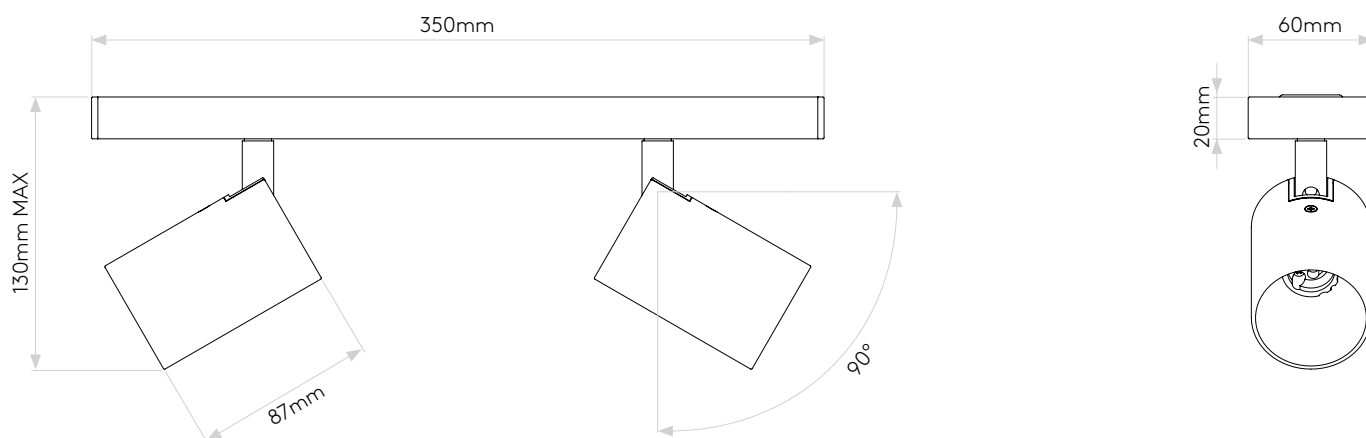

Please note that some dimensions may vary slightly due to manufacturing tolerances, this includes cable entry and fixing holes

Veuillez noter que certaines dimensions peuvent varier légèrement en raison des tolérances de fabrication, y compris l'entrée de câble et les trous de fixation.

Bitte beachten Sie, dass die Maße Fertigungstoleranzen unterliegen und daher in geringem Umfang von der angegebenen Größe abweichen können. Dies gilt auch für Kabeleingänge und Befestigungslöcher.

Si prega notare che possono esserci piccole variazioni in alcune dimensioni dovute alle tolleranze di produzione, queste includono l'ingresso del cavo e i fori di fissaggio.