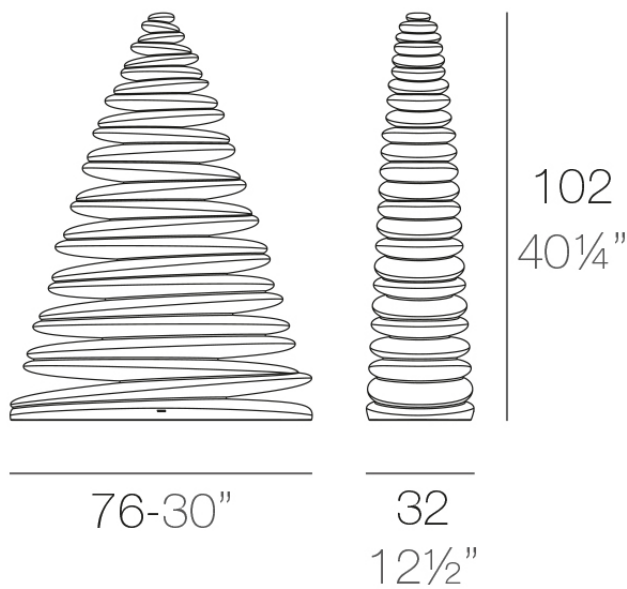

Products / Lamps / Chrismy 1m

Chrismy 1m

by Teresa Sapey

Chrismy is the reinvented Christmas tree by Teresa Sapey for Vondom. Is inspired in **natural, organic and elegant shapes** that rise toward its peak in each of its silhouettes to-and-fro movement.

Info

Description

Made of polyethylene resin by rotational moulding. 100% Recyclable. Item suitable for indoor and outdoor use. Available in different finishes.

Weight: 10.24 Kg

CHRISMY Árbol 100cm
CHRISMY Tree 39 1/4"