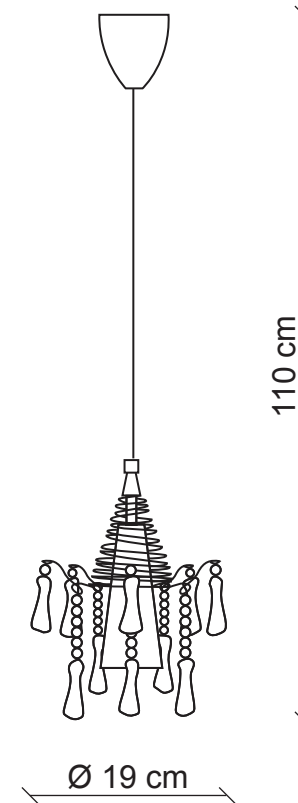

PATRIZIAGARGANTI

Firenze

BAGA XXI Century
LOVELY LIGHT

art. CR6

1 light Chandelier

Finish: Nickel

Accessories: Clear and amethyst crystals

1x
60W G9
supplied
halogen bulb

m³ 0,08

Kg 0,5