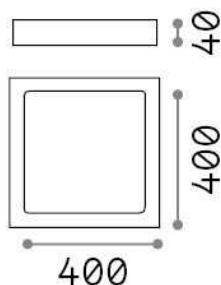

General info

Indoor - Ceiling lamps

Ean	8021696321660
Item	UNIVERSAL PL D40 SQUARE 4000K
Installation	Ceiling lamps
Guarantee	5 years
Gross weight	2.18 kg
Volume	0.006806 m ³

Technical info

Net weight	2 kg
Insulation class	II
Protection index	IP20
Compliance	CE
Operating temperature	0° ~ +40 °C
Dimmer	NO, On-Off
Power output	100-240 V AC 50/60 Hz
Power supply	In-built, included Replaceable (by qualified operators only), electronic

Source info

Integrated source	Integrated LED module
Replaceable source	No
Power	36 W
Emission	Direct
Max consumption	max 36,00 W
Features LED	LED SMD
CCT LED	4000 K
Duration LED (t. 25°C)	25000 h
CRI	> 90
Light beam	118°
Light beam flux	4300 lm
Useful light flux	3650 lm