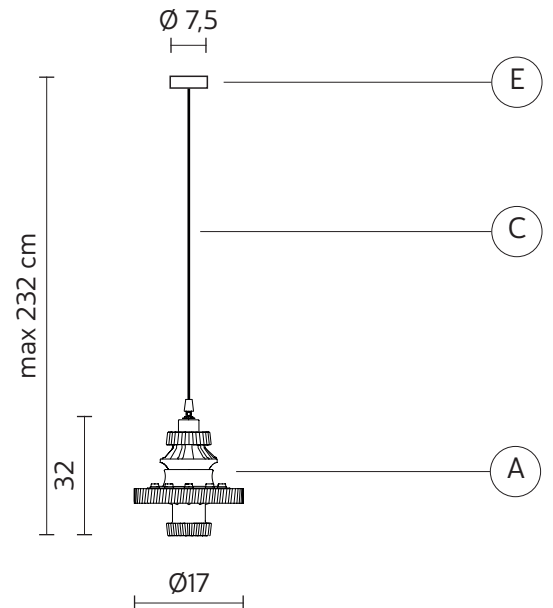

CEILING CUP "E"

material	metal
colour	glossy white

ELECTRICAL CABLE "C"

material	PVC	
colour	transparent	

ELECTRICAL SYSTEM

socket	E27
source	max 1x105w
energy class	from E to A++

PACKAGING

nr. of collis	1
net weight/kg	1,25
gross weight/kg	2,2
packaging/cm	32x24x32

EMISSION OF LIGHT

one-directional

	direct
	filtered
	indirect
	none

CERTIFICATION

IEC	60598-1:2008
EN	60598-1:2008 + A11:2009

IP rate	IP20
bulb	optional

item number **700L**
decorative bulb
E27 - 25w - ≤ 60 lumen
class E