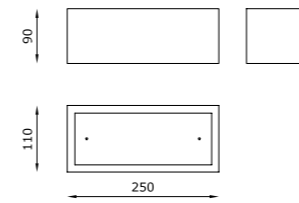

PIPEDINO DIRECT

Un apparecchio il cui obiettivo è lasciare pieno potere alla bellezza della luce, che si inserisce nello spazio con determinazione: Pipedino Direct è una lampada da parete da interni in AirCoral®.

Il prodotto incontra le superfici e le esalta: la luce, diretta verso il basso, è filtrata dal vetro satinato fissato con viti in polycarbonato bianche.

A luminaire whose goal is to give full power to the beauty of light, that enters the space with determination: Pipedino Direct is an indoor wall lamp in AirCoral®, a precious tool in the hands of the designer's mind.

A product that comes together with surfaces, exalting them: the light turns downwards, seeping in through the satin glass fixed with white polycarbonate screws.

TECHNICAL FEATURES

Code	2927.AC	2928.AC
Type	Wall lamp 	Wall lamp
Material	AC: AirCoral®	AC: AirCoral®
Absorption capacity*	5.47 m²	5.47 m²
Mounting	Wall mounting	Wall mounting
IP rating	IP40	IP40
Insulation class	I	I
Control gear	Electronic ballast	Dimmable constant current driver
Lamp type	TC-DEL 	LED 350 mA
Lamp wattage	1 x 26W	1 x 6.5W
Luminous efficacy	-	810 lm - 3000K
Light distribution	-	Wide beam 120°
Fitting	G24q-3	-
Light colour	-	White 3000K White 2700K | 4000K (on request)
Voltage connection	220-240V · 50/60Hz	220-240V · 50/60Hz
CRI	-	>90
Emergency	-	-
Energy efficiency class	A	A+
Note	Extra white frosted glass fixed with polycarbonate screws.	Extra white frosted glass fixed with polycarbonate screws. Trailing-edge and leading-edge dimming (20 - 100%).