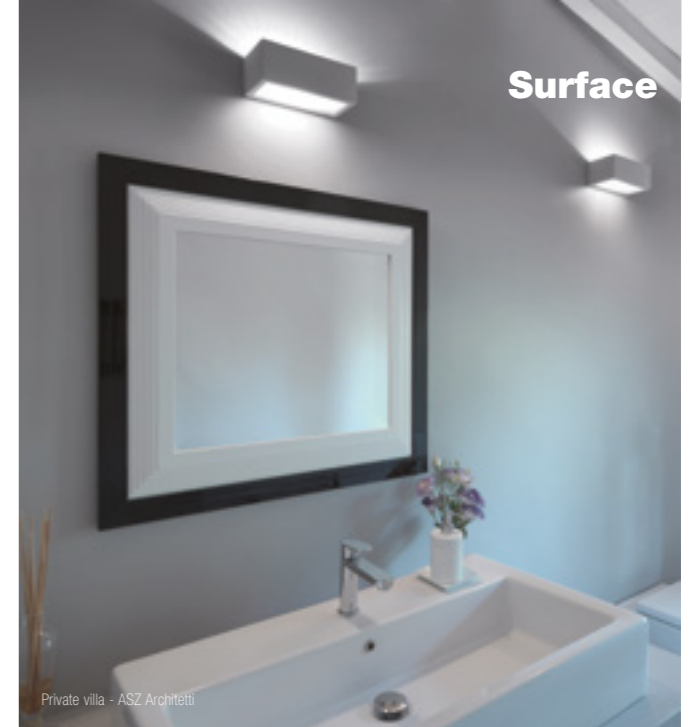

PIPEDINO DIRECT

Un apparecchio il cui obiettivo è lasciare pieno potere alla bellezza della luce, che si inserisce nello spazio con determinazione: Pipedino Direct è una lampada da parete da interni in AirCoral®.

Il prodotto incontra le superfici e le esalta: la luce, diretta verso il basso, è filtrata dal vetro satinato fissato con viti in polycarbonato bianche.

A luminaire whose goal is to give full power to the beauty of light, that enters the space with determination: Pipedino Direct is an indoor wall lamp in AirCoral®, a precious tool in the hands of the designer's mind.

A product that comes together with surfaces, exalting them: the light turns downwards, seeping in through the satin glass fixed with white polycarbonate screws.

TECHNICAL FEATURES

Code	2927.AC	2928.AC
Type	Wall lamp 	Wall lamp 
Material	AC: AirCoral®	AC: AirCoral®
Absorption capacity*	5.47 m²	5.47 m²
Mounting	Wall mounting	Wall mounting
IP rating	IP40	IP40
Insulation class	I	I
Control gear	Electronic ballast	Dimmable constant current driver
Lamp type	TC-DEL 	LED 350 mA 
Lamp wattage	1 x 26W	1 x 6.5W
Luminous efficacy	-	810 lm - 3000K
Light distribution	-	Wide beam 120°
Fitting	G24q-3	-
Light colour	-	White 3000K White 2700K 4000K (on request)
Voltage connection	220-240V · 50/60Hz	220-240V · 50/60Hz
CRI	-	>90
Emergency	-	-
Energy efficiency class	A	A+
Note	Extra white frosted glass fixed with polycarbonate screws.	Extra white frosted glass fixed with polycarbonate screws. Trailing-edge and leading-edge dimming (20 - 100%).