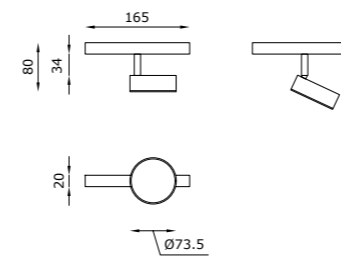

CODE COMPOSITION

T048 L 00023		0
<i>dimmiability</i>		
ND	non dimmable	
DA	DALI	
11	1-10V	
<i>light colour</i>		
27	2700K	
30	3000K	
40	4000K	
<i>lens</i>		
12	12°	
31	31°	
54	54°	
<i>finishing</i>		
W1	white	
B1	black	
A1	champagne	
A2	rose gold	

example of code composition T048 L 00023 **W1 12 27 ND 0**

TECHNICAL FEATURES

Code	T048 L 00023 XX
Type	Projector ± 360° / ± 90°
Material	Aluminum
Finishing	White | Black | Champagne | Rose Gold
Weight	0.4 Kg
Mounting	Track 48V
IP rating	IP40
Insulation class	III
Control gear	Electronic driver on board (included)
Lamp type	LED
Lamp wattage	1 x 6W
Luminous efficacy	750 lm - 3000K
Light distribution	Beam 12° | Beam 31° | Beam 54°
Light colour	White 3000K | White 2700K White 4000K (on request)
Voltage connection	48 VDC
CRI	>90
Note	Black tige for U1 48V champagne and rose gold.