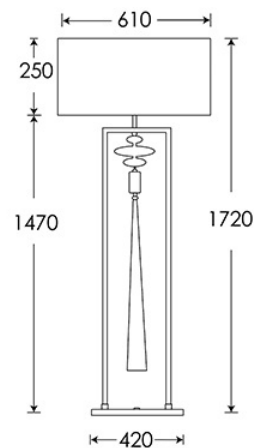

#### BASE WEIGHT

6.6 kg approx.

Dimensions in mm and approximate.

H&CO

Decorative lighting  
for beautiful spaces

[www.heathfield.co.uk](http://www.heathfield.co.uk) | + 44 (0) 1732 350450 | [sales@heathfield.co.uk](mailto:sales@heathfield.co.uk)