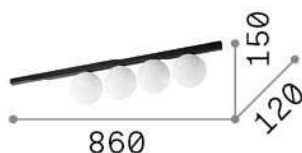

Source info

Integrated source	Light bulb (included)
Replaceable source	No
Power	G9 max 4 x 4 W
Emission	Diffuse
Max consumption	-
Bulb included	1 - E14 OLIVA 4W 3000K CRI80 SATIN