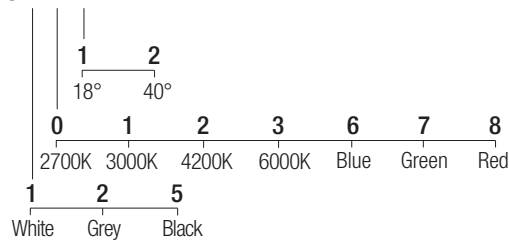

Code construction

MLDQX13 X X X