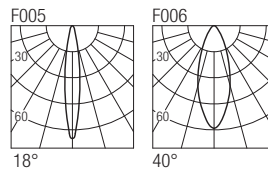

Supply current

350mA (V, 3x8,7V)

Power

3x3W

Dimensions

Photometric diagrams

CCT/CRI/Flux (3x)

2700K	267lm
3000K	279lm
4200K	309lm
6000K	342lm