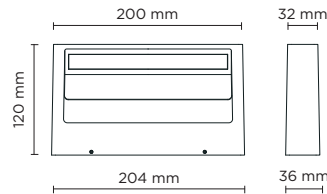

402402

HORIZON MINI 02

Designed by
PAOLO VILLA

Applique of rectangular shape for outdoor installation on a façade/wall, with double light emission (up/down). Phospho-chromatised and polyester powder coated die-cast copper-free aluminium body, tempered frosted safety glass, moulded silicone gasket and stainless steel screws. Built-in LED driver 220-240V 50-60Hz, with 20 mid-power CREE XH-G LED. IP65 rating.

light source*	light beam options	lumen output (lm)	lumin. efficacy (lm/w)
---------------	--------------------	-------------------	------------------------

3000°K warm-white

mid-power led	 bi-directional diffused	650	46.43
---------------	-------------------------------------------------------------------------------------------------------------	-----	-------

Technical features

Technical data

Wattage	14 WATT
IP Rating	IP65
IK Rating	IK08
Material	High corrosion resistance die-cast copper-free aluminum body and fixing arms
Coating	Polyester powder coating with phosphocromating pre-finish
Light source	NR. 20 x CREE "XH-G" LED
Screws	Stainless steel
Transformer	Electronic power supply 220/240V 50/60Hz built-in
Gasket	Silicone rubber
Gross weight	1,50 Kg