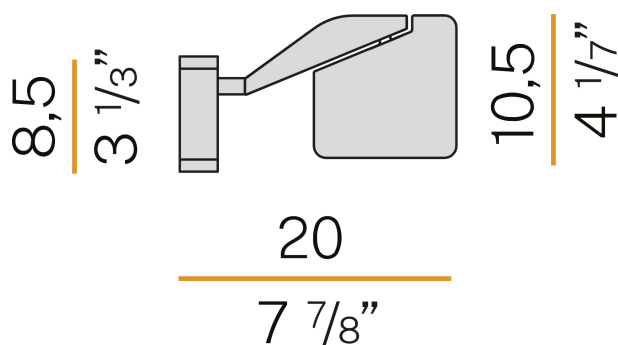

PANZERI

Jackie

220-240V AC dimmable (Step DIM)

A07730.000.0409

titanium

Data sheet

CODE	A07730.000.0409
SYSTEM POWER CONSUMPTION	10W
EFFICACY	70.6lm/W
LIGHT SOURCE	LED
LIGHT SOURCE LIFETIME	L90 (B10) 50.000h
COLOUR TEMPERATURE	3000K Ra>90
LIGHT DISTRIBUTION	adjustable
BEAM ANGLE	90°
POWER SUPPLY	220-240V AC
FREQUENCY	50/60Hz
ELECTRICAL CONFIGURATION	dimmable (Step DIM)
DRIVER	integrated included
NOMINAL LUMINOUS FLUX	884lm
LUMEN OUTPUT	706lm
EFFICIENCY	79.9%
WEIGHT	0,47 Kg
PROTECTION DEGREE	IP40
COLOUR TOLLERANCES	SDCM 3
PACKING DIMENSIONS	12,0 x 24,0 x 13,0 cm

Wall lighting fixture for interiors, with swivelling light beam.
 Pickled sheet metal wall bracket in polyacrylic paint.
 Die-cast aluminium wall plate in polyacrylic paint.
 Die-cast aluminium structure in white, black, red or titanium polyacrylic paint.
 Die-cast aluminium head rotating on two axes in polyacrylic paint.
 Modelled acrylic diffuser with mat finish and double serigraphy.
 Push-button to adjust luminosity according to 5 levels of visual comfort.

Technical drawing

Polar diagram