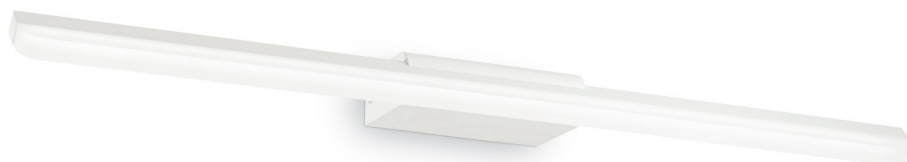

# ideal lux | Riflesso

## WALL LAMP

Metal structure with chrome or matt white coating. Transparent satin acrylic diffuser.

Suggestion

Code	142289
Item name	RIFLESSO AP D62 BIANCO
Insulation class	Class I
IP	44
Power	LED 14W   1350 Lm
Bulb   LED included	3000 K, 30.000 h
Net Weight	0,750 Kg
Volume	0,0192 m <sup>3</sup>
Base / Hole	12,5 x 3,5 cm