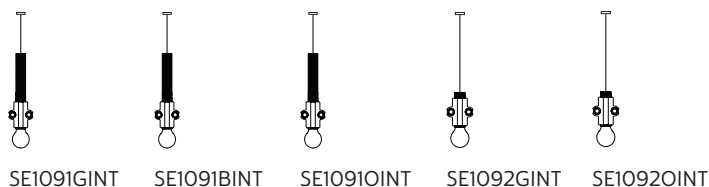

COLLECTION

these items are special, decorative bulbs not for illumination purposes