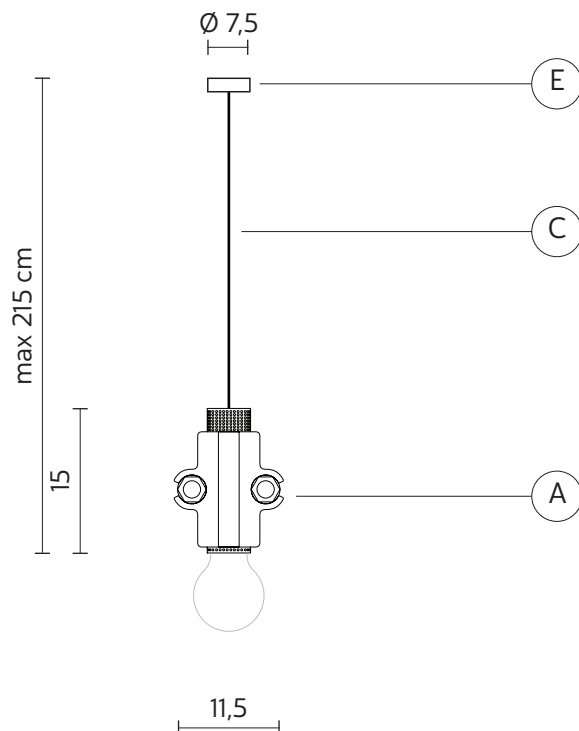

### PACKAGING

nr. of collis  
net weight/kg  
gross weight/kg  
packaging/cm

1  
1,5  
1,7  
21x21x20

### EMISSION OF LIGHT

one-directional

direct  
filtered  
indirect  
none