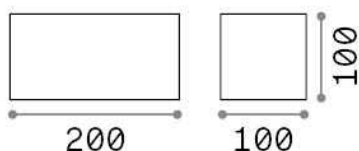

General info

Outdoor - Wall lamps

Ean	8021696328652
Item	ATOM AP D20 BIANCO
Installation	Wall lamps
Guarantee	5 years
Gross weight	1.26 kg
Volume	0.002541 m ³

Technical info

Net weight	1.16 kg
Insulation class	I
Protection index	IP54
Compliance	CE
Operating temperature	-
Dimmer	NO, On-Off
Power output	220-240 V AC 50/60 Hz
Power supply	In-built, included Replaceable (by qualified operators only), electronic

Source info

Integrated source	Integrated LED module
Replaceable source	No
Power	LED 25 W
Emission	Direct + Indirect
Max consumption	max 25,00 W
Features LED	LED COB
CCT LED	3000 K
Duration LED (t. 25°C)	30000 h
CRI	> 90
Light beam flux	2100 lm
Useful light flux	1450 lm
Photobiological risk	1
Bulb included	1 - E14 OLIVA 4W 3000K CRI80 SATIN