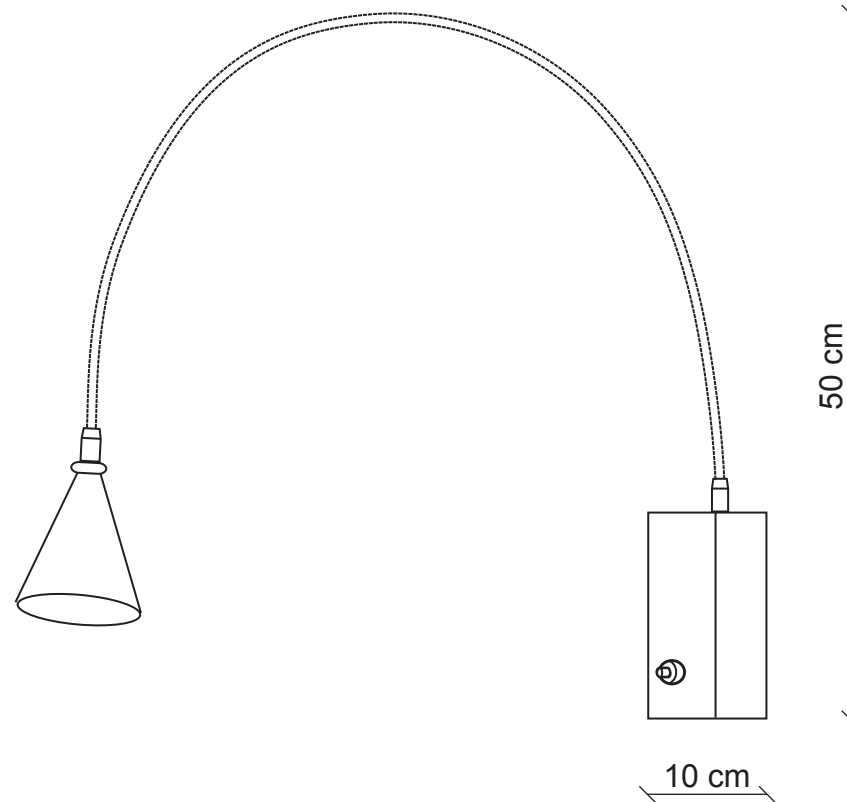

PATRIZIAGARGANTI

Firenze

BAGA Contemporary
LOVELY LIGHT

art. 2141

1 light Wall lamp

Finish: Nickel

Lampshades: Metal diffuser

 1x
1W LED
supplied