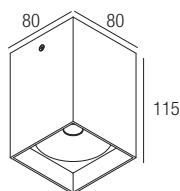

Supply current

3x350mA

Power

3x1W

Series wiring

Dimensions

Photometric diagrams

Code construction