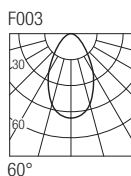

Supply current

3x350mA

Power

3x1W

Series wiring

Dimensions

Photometric diagrams

Code construction