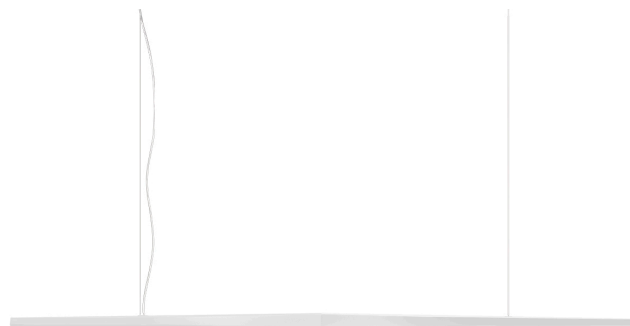

### Data sheet

CODE	L02001.210.0402
SYSTEM POWER CONSUMPTION	44W
EFFICACY	54lm/W
LIGHT SOURCE	LED
COLOUR TEMPERATURE	3000K Ra>90
LIGHT DISTRIBUTION	diffused
POWER SUPPLY	220-240V AC
FREQUENCY	50/60Hz
ELECTRICAL CONFIGURATION	dimmable (DALI/Push DIM)
DRIVER	integrated included
NOMINAL LUMINOUS FLUX	5180lm
LUMEN OUTPUT	2376lm
EFFICIENCY	45.9%
WEIGHT	2,80 Kg
PROTECTION DEGREE	IP40
PACKING DIMENSIONS	14,0 x 224,0 x 14,0 cm

Suspension lighting fixture for interiors, with direct light emission. Machined aluminium structure in white or black polyacrylic paint. Anodized extruded aluminium heat sink. Extruded polycarbonate diffuser with opaline finish. Suspension kit with griplocks and 2m (78,7") long steel cables. 2,3m (90,6") long power cable in transparent PVC. Power canopy with galvanized sheet metal ceiling bracket and pickled sheet metal covering in white or black polyacrylic paint.