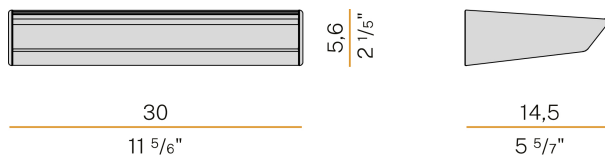

Technical drawing