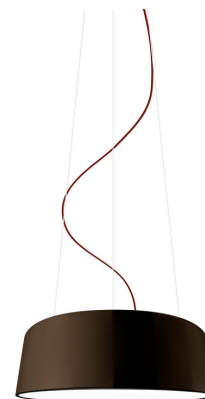

PANZERI

Blanca

220-240V AC dimmable (DALI/Push DIM)

L05744.060.0402

 metallized brown

Data sheet

CODE	L05744.060.0402
SYSTEM POWER CONSUMPTION	70W
EFFICACY	66.49lm/W
LIGHT SOURCE	LED
LIGHT SOURCE LIFETIME	L90 (B10) 50.000h
COLOUR TEMPERATURE	3000K Ra>90
LIGHT DISTRIBUTION	diffused
POWER SUPPLY	220-240V AC
FREQUENCY	50/60Hz
ELECTRICAL CONFIGURATION	dimmable (DALI/Push DIM)
DRIVER	integrated included
NOMINAL LUMINOUS FLUX	8346lm
LUMEN OUTPUT	4654lm
EFFICIENCY	55.8%
WEIGHT	3,90 Kg
PROTECTION DEGREE	IP40
COLOUR TOLLERANCES	SDCM 3
PACKING DIMENSIONS	69,0 x 69,0 x 34,0 cm

Suspension lighting fixture for interiors, with direct and indirect light emission. Turned aluminium reflector in glossy white or metallized brown polyacrylic paint. Moulded acrylic diffuser with opaline finish. 2m (78,7") long steel suspension cables. 2,2m (86,6") long PVC power cable with red fabric covering. Power canopy with pickled sheet metal ceiling bracket and covering in glossy white or metallized brown polyacrylic paint.