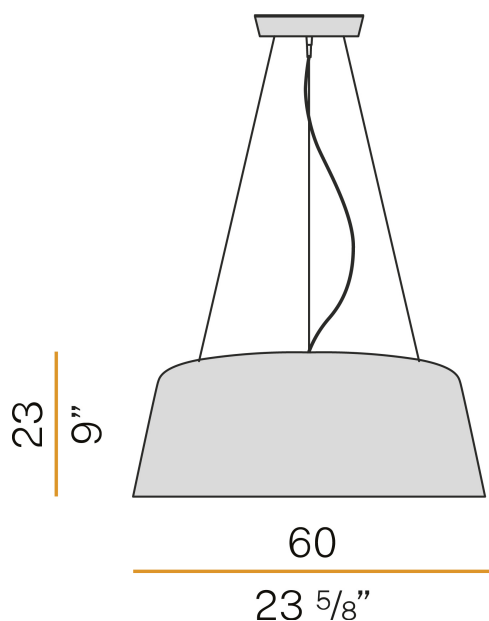

PANZERI

Blanca

220-240V AC dimmable (DALI/Push DIM)

L05744.060.0402

 metallized brown

Data sheet

CODE	L05744.060.0402
SYSTEM POWER CONSUMPTION	70W
EFFICACY	66.49lm/W
LIGHT SOURCE	LED
LIGHT SOURCE LIFETIME	L90 (B10) 50.000h
COLOUR TEMPERATURE	3000K Ra>90
LIGHT DISTRIBUTION	diffused
POWER SUPPLY	220-240V AC
FREQUENCY	50/60Hz
ELECTRICAL CONFIGURATION	dimmable (DALI/Push DIM)
DRIVER	integrated included
NOMINAL LUMINOUS FLUX	8346lm
LUMEN OUTPUT	4654lm
EFFICIENCY	55.8%
WEIGHT	3,90 Kg
PROTECTION DEGREE	IP40
COLOUR TOLLERANCES	SDCM 3
PACKING DIMENSIONS	69,0 x 69,0 x 34,0 cm

Suspension lighting fixture for interiors, with direct and indirect light emission. Turned aluminium reflector in glossy white or metallized brown polyacrylic paint. Moulded acrylic diffuser with opaline finish. 2m (78,7") long steel suspension cables. 2,2m (86,6") long PVC power cable with red fabric covering. Power canopy with pickled sheet metal ceiling bracket and covering in glossy white or metallized brown polyacrylic paint.

Technical drawing

Polar diagram