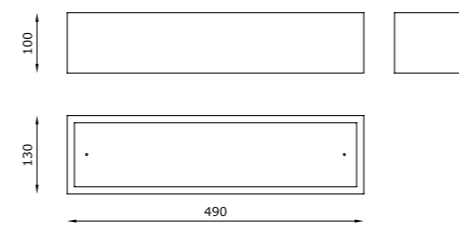

PIPEDO DIRECT

Pipedo Direct è una lampada a parete da interni in AirCoral® che genera una luce diretta e delicata, grazie alla presenza del vetro satinato fissato con viti in policarbonato bianche, che consente una fruizione funzionale, agevole e confortevole, assicurando la migliore visione possibile.

Pipedo Direct is an indoor wall lamp made of AirCoral® that emits a direct and delicate light thanks to the presence of the satin glass fixed with white polycarbonate screws. This allows a functional, effortless and comfortable use, ensuring the best possible vision.

TECHNICAL FEATURES

Code	2964.EB.AC	2965.AC	2968.AC
Type	Wall lamp 	Wall lamp 	Wall lamp
Material	AC: AirCoral®	AC: AirCoral®	AC: AirCoral®
Absorption capacity*	13.31 m²	13.31 m²	13.31 m²
Mounting	Wall mounting	Wall mounting	Wall mounting
IP rating	IP40	IP40	IP40
Insulation class	I	I	I
Control gear	Electronic ballast	Dimmable electronic ballast	Dimmable constant current driver
Lamp type	TC-L 	TC-L 	LED 350 mA
Lamp wattage	1 x 36W	1 x 36W	1 x 8W
Luminous efficacy	-	-	1340 lm - 3000K
Light distribution	-	-	Wide beam 120°
Fitting	2G11	2G11	-
Light colour	-	-	White 3000K White 2700K 4000K (on request)
Voltage connection	220-240V · 50/60Hz	220-240V · 50/60Hz	220-240V · 50/60Hz
CRI	-	-	>90
Emergency	-	-	-
Energy efficiency class	A	A	A+
Note	Extra white frosted glass fixed with polycarbonate screws.	Extra white frosted glass fixed with polycarbonate screws. Standard: dimmable switch dim. / push (on request: dimmable 1-10V or DALI).	Extra white frosted glass fixed with polycarbonate screws. Trailing-edge and leading-edge dimming (20 - 100%).