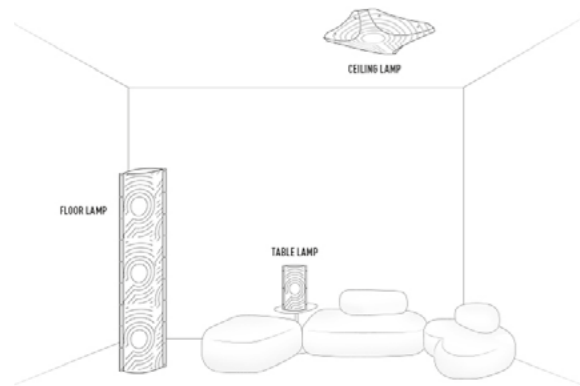

VENTI design by Alessandro Mendini

Compendium page 312

PRODUCT	SIZE	COLOUR	CODE
FLOOR LAMP Bulbs E27: 3 X 8W LED Filament Made of: Opalflex® With: Dimmer Included Alluminium profiles Weight: net Kg 2,80 - gross Kg 6,00 Package: 37 x 28 x h168cm CE IP 20		☐ HYPER-WHITE EFFECT	TUB59PTU0004__VEN
TABLE LAMP Bulbs E14: 1 X 4W LED Filament Made of: Opalflex® With: Dimmer Included Alluminium profiles Weight: net Kg 0,40 - gross Kg 0,70 Package: 26 x 6 x h43cm CE IP 20		☐ HYPER-WHITE EFFECT	TUB59TAV0001__VEN

PRODUCT	SIZE	COLOUR	CODE
CEILING WALL LAMP LARGE Bulbs E27: 4 X 8W LED Filament Made of: Opalflex® With: MagneticSystem® Weight: net Kg 3,00 - gross Kg 5,50 Package: 80 x 80 x h25cm CE IP 20		☐ HYPER-WHITE EFFECT	VEN59PLF0003__VEN
CEILING WALL LAMP MEDIUM Bulbs E27: 3 X 8W LED Filament Made of: Opalflex® With: MagneticSystem® Weight: net Kg 2,00 - gross Kg 3,00 Package: 54,5 x 14 x h56cm CE IP 20		☐ HYPER-WHITE EFFECT	VEN59PLF0002__VEN
CEILING WALL LAMP SMALL Bulbs E27: 2 X 8W LED Filament Made of: Opalflex® With: MagneticSystem® Weight: net Kg 0,60 - gross Kg 1,00 Package: 39 x 36 x h9,5cm CE IP 20		☐ HYPER-WHITE EFFECT	VEN59PLF0001__VEN

VENTI ENTIRE COLLECTION