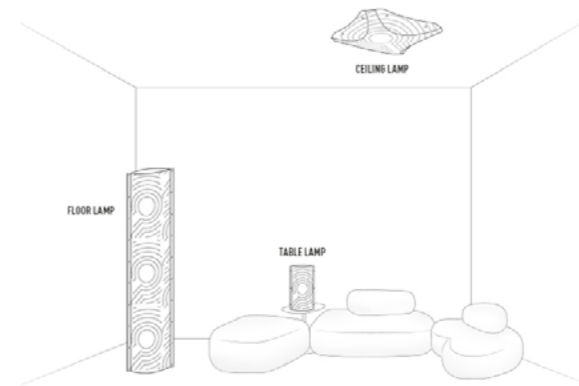

VENTI ENTIRE COLLECTION