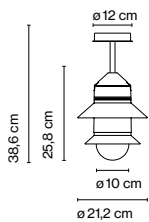

Santorini

Wall bracket

Floor accessory

Wall bracket IP65

Santorini C

Santorini A Fixed stem