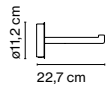

Santorini

Wall bracket

Floor accessory

Wall bracket IP65

Santorini C

Santorini A Fixed stem