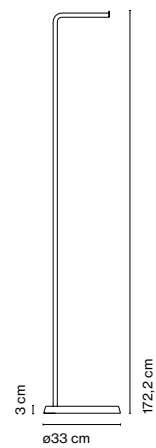

Santorini Sputnik Estudio

marset

Santorini

Garland accessory

Canopy

Canopy IP65

Santorini / A Fixed Stem / C

- ☐ E27 FBA 15W
- ☐ E27 LED Standard 8W

Black electrical cord

- [Download](#) Assembly Instructions
- [Download](#) 2D
- [Download](#) 3D
- [Download](#) Energy label

Silver Delta
ADN Awards
2016

info@marset.com
www.marset.com

Inspired by the lanterns found on fishing boats, this collection of outdoor customizable lamps allows you to create multiple compositions. Users can choose how many shades to place on the diffuser, along with their order, position and direction.

Santorini

Wall bracket

Floor accessory

Wall bracket IP65

Santorini C

Santorini A Fixed stem