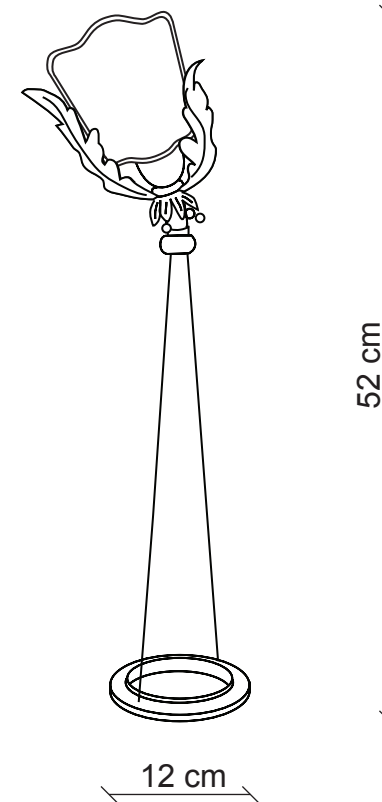

PATRIZIAGARGANTI

Firenze

BAGA XXI Century
LOVELY LIGHT

art. 906

1 light Table lamp

Finish: Gold leaf

Half-shade: Coconut fibre

Accessories: Clear crystals

m³ 0,08
Kg 1