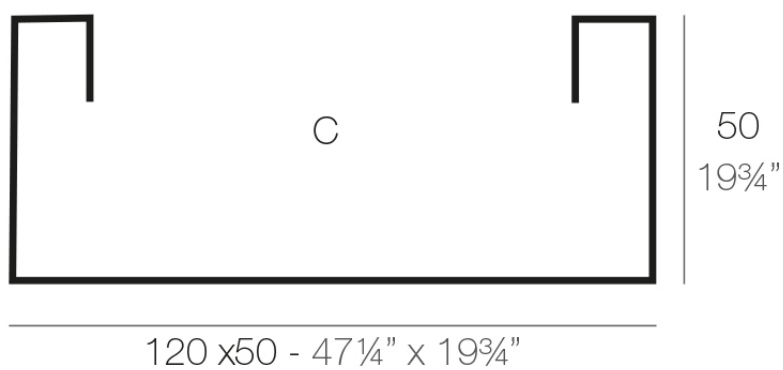

## Description

Pot made of polyethylene resin by rotational moulding. 100% Recyclable. Item suitable for indoor and outdoor use. Available in different finishes.

Weight: 14 Kg

JARDINERA 120 x 50 cm	C = 300 L	40 x 50 cm
JARDINIÈRE 47 <sup>1</sup> / <sub>4</sub> " x 19 <sup>3</sup> / <sub>4</sub> "	C = 79 gal	16" x 19 <sup>3</sup> / <sub>4</sub> "