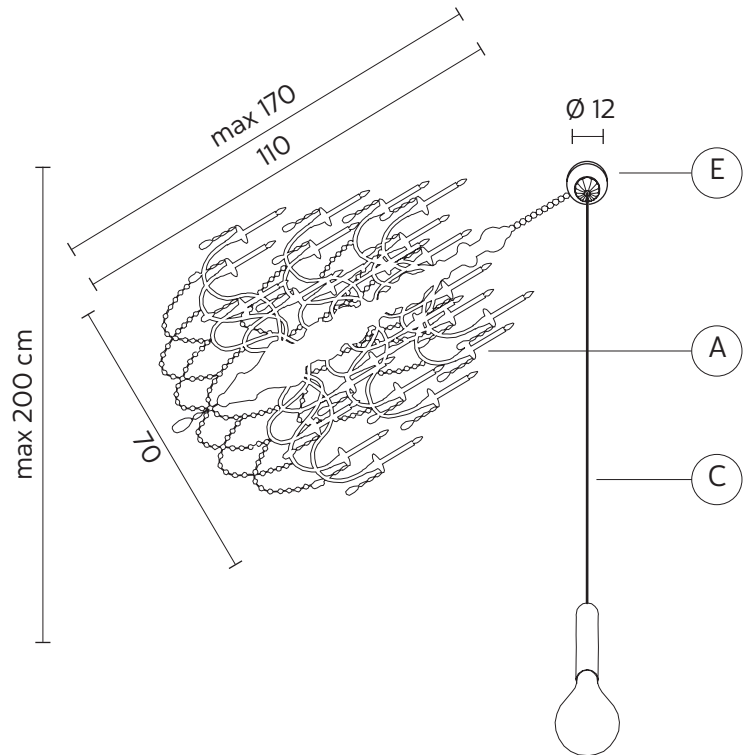

CEILING CUP "E"

material brass
colour glossy white

ELECTRICAL CABLE "C"

material fabric cable
colour white

ELECTRICAL SYSTEM

socket E27
source max 1x105w
energy class from E to A++

PACKAGING

nr. of collis 1
net weight/kg 1,4
gross weight/kg 2,5
packaging/cm 18x18x125

EMISSION OF LIGHT

one-directional

 direct
 filtered
 indirect
 none

CERTIFICATION

IEC 60598-1:2008
EN 60598-1:2008 + A11:2009

IP rate IP20
bulb class C equipped

COLLECTION

SE634P