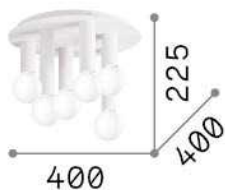

General info

Indoor - Ceiling lamps

Ean	8021696301532
Item	PETIT PL6 OTTONE
Installation	Ceiling lamps
Guarantee	5 years
Gross weight	4.35 kg
Volume	0.049923 m ³

Technical info

Net weight	3 kg
Insulation class	II
Protection index	IP20
Compliance	CE
Operating temperature	0° ~ +40 °C
Dimmer	Determined by the light bulb
Power output	220-240 V AC
Power supply	Not required

Source info

Integrated source	Light bulb (included)
Replaceable source	No
Power	E27 max 6 x 42 W
Emission	Diffuse
Max consumption	-