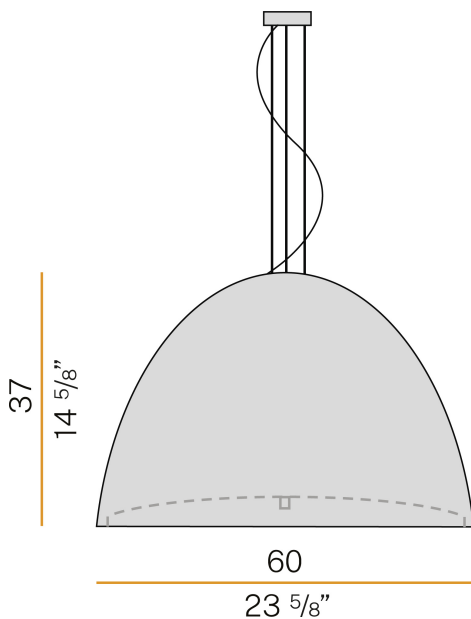

PANZERI

Willy Glass

220-240V AC

L07631.060.0000

 metallized grey/black diffuser

Data sheet

| | |
|--------------------------|---|
| CODE | L07631.060.0000 |
| SYSTEM POWER CONSUMPTION | 3x max 100W |
| LIGHT SOURCE | LED retrofit / halogen |
| LIGHT SOURCE KIT | not included |
| COMPATIBLE SOURCES | 3x LED retrofit bulb E27 (L max 140mm - Ø max 65mm) / 3x max 100W E27 |
| LIGHT DISTRIBUTION | diffused |
| POWER SUPPLY | 220-240V AC |
| FREQUENCY | 50/60Hz |
| WEIGHT | 8,38 Kg |
| PROTECTION DEGREE | IP20 |
| PACKING DIMENSIONS | 69,0 x 69,0 x 53,0 cm |

Suspension lighting fixture for interiors, with direct light emission. Turned pickled sheet metal structure in metallized grey polyacrylic paint. Lampshade in black decorated blown glass. Diffuser in modelled frosted glass. 2m (78,7") long steel suspension cables. 2,2m (86,6") long power cable in transparent PVC. Power canopy with galvanized sheet metal ceiling bracket and pickled sheet metal covering in metallized grey polyacrylic paint.

Technical drawing

Polar diagram