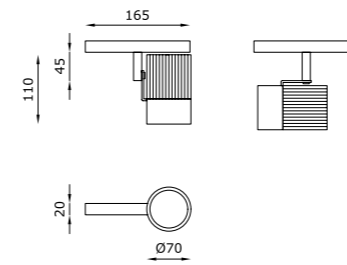

GL 48V

matt black

GL 48V, apparecchio illuminante da interni per installazione su binario a 48V, è caratterizzato da un connubio di precisione e forza. Il proiettore professionale, dalle alte prestazioni, è studiato per avere il minimo impatto visivo, dotato di braccio direzionabile e inclinabile sull'asse orizzontale e verticale di 360°.

A punctual point of view able to emphasize details and exclusive spaces: GL 48V, installable on 48V rail, is characterized by a combination of precision and strength. The professional projector, capable of high performances, is designed for having a minimal visual impact and is provided with an adjustable arm which can be inclined up to 360° both horizontally and vertically.

TECHNICAL FEATURES

Code	T048 L 00010 XX
Type	Projector ± 360° / ± 90°
Material	Aluminum
Finishing	Black
Weight	1 Kg
Mounting	Track 48V
IP rating	IP40
Insulation class	III
Control gear	Electronic driver on board (included)
Lamp type	LED
Lamp wattage	1 x 26W
Luminous efficacy	3600 lm - 3000K
Light distribution	Beam 24° Beam 38° (on request)
Fitting	-
Light colour	White 3000K White 2700K 4000K (on request)
Voltage connection	48 VDC
CRI	>90
Emergency	-
Note	-