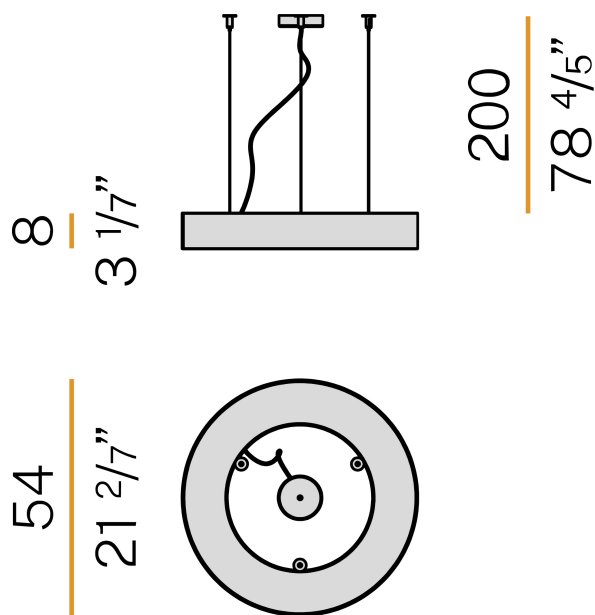

PANZERI

Silver Ring

220-240V AC dimmable (DALI/Push DIM)

L08202.050.0402

Data sheet

CODE	L08202.050.0402
SYSTEM POWER CONSUMPTION	25W
EFFICACY	72.36lm/W
LIGHT SOURCE	LED
LIGHT SOURCE LIFETIME	L80 (B20) 80.000h
COLOUR TEMPERATURE	3000K Ra>90
LIGHT DISTRIBUTION	diffused
POWER SUPPLY	220-240V AC
FREQUENCY	50/60Hz
ELECTRICAL CONFIGURATION	dimmable (DALI/Push DIM)
DRIVER	integrated included
NOMINAL LUMINOUS FLUX	3100lm
LUMEN OUTPUT	1809lm
EFFICIENCY	58.4%
WEIGHT	4,81 Kg
PROTECTION DEGREE	IP40
COLOUR TOLLERANCES	SDCM 3
GLOW WIRE TEST PERFORMANCE	850°
PACKING DIMENSIONS	58,0 x 14,0 x 58,0 cm

Suspension lighting fixture for interiors, with direct light emission. Pickled sheet metal structure in polyacrylic paint. Aluminium dissipation plates. Pickled sheet metal covers in white, black or bronze polyacrylic paint, or with gold leaf coating. Diffuser in modelled polycarbonate with opaline finish. Suspension kit with griplocks and 2m (78,7") long steel cables. 2,5m (98,4") long power cable in transparent PVC. Power canopy with galvanized sheet metal ceiling bracket and pickled sheet metal covering in white, black or bronze polyacrylic paint, or with gold leaf coating.

Technical drawing

Polar diagram