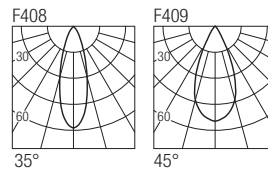

Supply current
500mA (V_i 9V)

Power
6W

Series wiring

Dimensions

Photometric diagrams

CCT/CRI/Flux

CCT	CRI	Flux
2700K	98	540 lm
3000K	98	600 lm
4000K	98	620 lm

Code construction