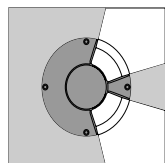

Made in Italy

CUPOLA 9

NEXOLUCE

AK

AN

MAIN CODE CODICE BASE	RELEASE EDIZIONE	LIGHT COLOR COLORE LUCE	WATT WATT	OPTIC OTTICA	CONTROL CONTROLLO	FRAME COLOR COLORE
1029	.2	B 3000K	.06 6W (AK)	AK 1 SIDE 2 BEAMS	1 ON/OFF	.C DARK GREY / ANTRACITE
		C 4000K	.12 12W (AN)	AN 4 BEAMS		
		* others on request / altri su richiesta				