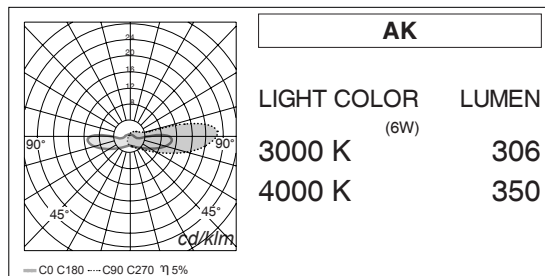

Made in Italy

CUPOLA 9

NEXOLUCE

AK

AN

MAIN CODE CODICE BASE	RELEASE EDIZIONE	LIGHT COLOR COLORE LUCE	WATT WATT	OPTIC OTTICA	CONTROL CONTROLLO	FRAME COLOR COLORE
1029	.2	B 3000K	.06 6W (AK)	AK 1 SIDE 2 BEAMS	1 ON/OFF	.C DARK GREY / ANTRACITE
		C 4000K	.12 12W (AN)	AN 4 BEAMS		
		* others on request / altri su richiesta				