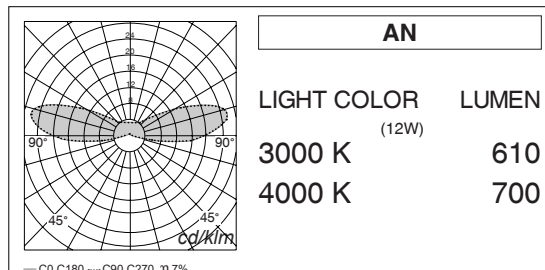

Made in Italy

CUPOLA 9

NEXOLUCE

AK

AN

MAIN CODE CODICE BASE	RELEASE EDIZIONE	LIGHT COLOR COLORE LUCE	WATT WATT	OPTIC OTTICA	CONTROL CONTROLLO	FRAME COLOR COLORE
1029	.2	B 3000K	.06 6W (AK)	AK 1 SIDE 2 BEAMS	1 ON/OFF	.C DARK GREY / ANTRACITE
		C 4000K	.12 12W (AN)	AN 4 BEAMS		
		* others on request / altri su richiesta				