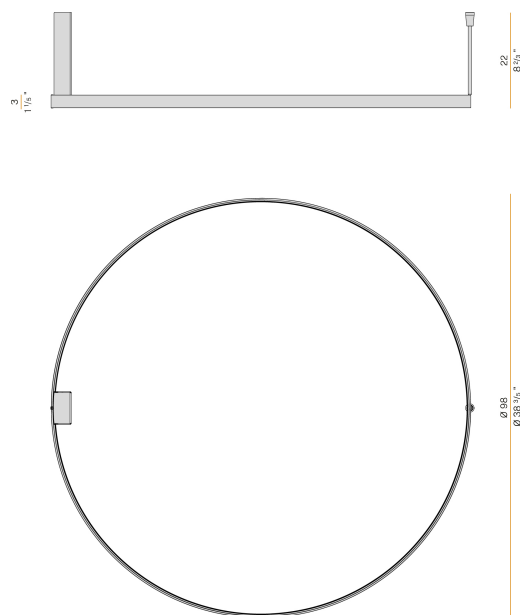

PANZERI

Zero Round

220-240V AC dimmable (DALI/Push DIM)

P03301.100.0502

● white

Data sheet

CODE	P03301.100.0502
SYSTEM POWER CONSUMPTION	54W
EFFICACY	75.54lm/W
LIGHT SOURCE	LED
LIGHT SOURCE LIFETIME	L70 (B50) 60.000h
COLOUR TEMPERATURE	2700K Ra>90
LIGHT DISTRIBUTION	diffused
POWER SUPPLY	220-240V AC
FREQUENCY	50/60Hz
ELECTRICAL CONFIGURATION	dimmable (DALI/Push DIM)
DRIVER	integrated included
NOMINAL LUMINOUS FLUX	5670lm
LUMEN OUTPUT	4079lm
EFFICIENCY	71.9%
WEIGHT	2,06 Kg
PROTECTION DEGREE	IP20
COLOUR TOLLERANCES	SDCM 3
PACKING DIMENSIONS	107,0 x 107,0 x 11,0 cm

Ceiling or wall lighting fixture for interiors, with direct and indirect light emission.
Pickled sheet metal ceiling or wall bracket in polyacrylic paint.
Pickled sheet metal wall plate in polyacrylic paint.
Bended extruded aluminium structure in white, black, bronze, mat brass or titanium polyacrylic paint.
Extruded polycarbonate diffuser with opaline finish.

Technical drawing

Application

Polar diagram