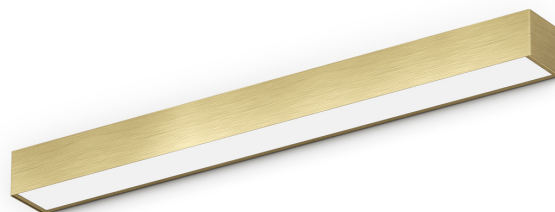

PANZERI

Toy

220-240V AC ON-OFF

A01619.090.0401

 mat brass

Data sheet

CODE	A01619.090.0401
SYSTEM POWER CONSUMPTION	45W
EFFICACY	78lm/W
LIGHT SOURCE	LED
COLOUR TEMPERATURE	3000K Ra>90
LIGHT DISTRIBUTION	diffused
POWER SUPPLY	220-240V AC
FREQUENCY	50/60Hz
ELECTRICAL CONFIGURATION	ON-OFF
DRIVER	integrated included
NOMINAL LUMINOUS FLUX	5464lm
LUMEN OUTPUT	3510lm
EFFICIENCY	64.2%
WEIGHT	3,14 Kg
PROTECTION DEGREE	IP20
COLOUR TOLLERANCES	SDCM 3
PACKING DIMENSIONS	12,0 x 12,0 x 92,0 cm

Wall lighting fixture for interiors, with direct and indirect light emission.

Pickled sheet metal structure in polyacrylic paint.

Aluminium dissipation plates.

Pickled sheet metal cover in white, bronze or mat brass polyacrylic paint, or with gold leaf coating, or in polished or mat stainless steel.

Flat frosted glass diffusers.

Technical drawing

Polar diagram