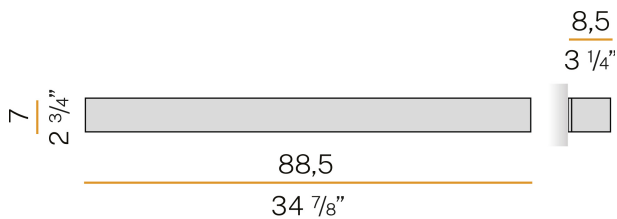

PANZERI

Toy

220-240V AC ON-OFF

A01619.090.0401

 mat brass

Data sheet

CODE	A01619.090.0401
SYSTEM POWER CONSUMPTION	45W
EFFICACY	78lm/W
LIGHT SOURCE	LED
COLOUR TEMPERATURE	3000K Ra>90
LIGHT DISTRIBUTION	diffused
POWER SUPPLY	220-240V AC
FREQUENCY	50/60Hz
ELECTRICAL CONFIGURATION	ON-OFF
DRIVER	integrated included
NOMINAL LUMINOUS FLUX	5464lm
LUMEN OUTPUT	3510lm
EFFICIENCY	64.2%
WEIGHT	3,14 Kg
PROTECTION DEGREE	IP20
COLOUR TOLLERANCES	SDCM 3
PACKING DIMENSIONS	12,0 x 12,0 x 92,0 cm

Wall lighting fixture for interiors, with direct and indirect light emission.

Pickled sheet metal structure in polyacrylic paint.

Aluminium dissipation plates.

Pickled sheet metal cover in white, bronze or mat brass polyacrylic paint, or with gold leaf coating, or in polished or mat stainless steel.

Flat frosted glass diffusers.

Technical drawing

Polar diagram