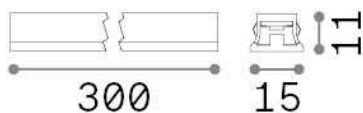

General info

Technical - Systems

Ean	8021696329468
Item	STICK ACCENT 06W
Installation	Systems
Guarantee	5 years
Gross weight	0.09 kg
Volume	0.000122 m ³

Technical info

Net weight	0.07 kg
Insulation class	III
Protection index	IP20
Compliance	CE
Operating temperature	0° ~ +40 °C
Dimmer	1, Phase-cut
Power output	48 V DC
Power supply	Required, remoted, not included Replaceable (by qualified operators only)
Accessories not included	Stick profile

Source info

Integrated source	Integrated LED module
Replaceable source	Replaceable (by qualified operators only)
Power	6 W
Emission	Direct
Max consumption	max 6,00 W
Features LED	LED SMD BRIDGELUX
CCT LED	3000 K
Duration LED (t. 25°C)	30000 h
CRI	> 90
Light beam	40°
Light beam flux	600 lm
Useful light flux	470 lm
Photobiological risk	1
Standby power	< 0.50 W