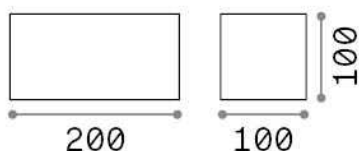

General info

Outdoor - Wall lamps

Ean	8021696313412
Item	ATOM AP D20 ANTRACITE
Installation	Wall lamps
Guarantee	5 years
Gross weight	1.26 kg
Volume	0.002541 m ³

Technical info

Net weight	1.16 kg
Insulation class	I
Protection index	IP54
Compliance	CE
Operating temperature	-
Dimmer	NO, On-Off
Power output	220-240 V AC 50/60 Hz
Power supply	In-built, included Replaceable (by qualified operators only), electronic

Source info

Integrated source	Integrated LED module
Replaceable source	No
Power	LED 25 W
Emission	Direct + Indirect
Max consumption	max 25,00 W
Features LED	LED COB
CCT LED	3000 K
Duration LED (t. 25°C)	30000 h
CRI	> 90
Light beam flux	2100 lm
Useful light flux	1340 lm
Photobiological risk	1
Bulb included	1 - E14 OLIVA 4W 3000K CRI80 SATIN