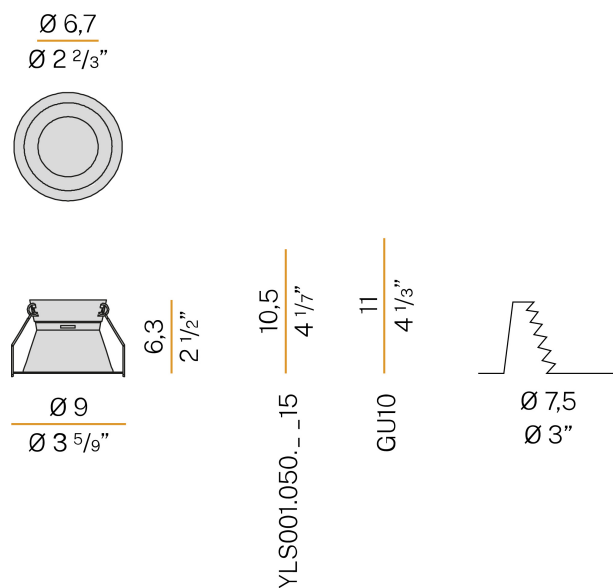

PANZERI

Joe

220-240V AC ON-OFF
XA2115

● white

Data sheet

CODE	XA2115
SYSTEM POWER CONSUMPTION	max 50W
EFFICACY	13.6lm/W
LIGHT SOURCE	LED retrofit / halogen
LIGHT SOURCE KIT	* included
COMPATIBLE SOURCES	LED retrofit bulb 7,5W GU10 3000K 60° Ra80 680lm (no dimming) * / max.50W GU10
COLOUR TEMPERATURE	3000K Ra>80
LIGHT DISTRIBUTION	wide flood
BEAM ANGLE	60°
POWER SUPPLY	220-240V AC
FREQUENCY	50/60Hz
ELECTRICAL CONFIGURATION	ON-OFF
NOMINAL LUMINOUS FLUX	680lm
LUMEN OUTPUT	680lm
EFFICIENCY	100%
WEIGHT	0,09 Kg
PROTECTION DEGREE	IP20
PACKING DIMENSIONS	0,0 x 0,0 x 0,0 cm

Lighting fixture for ceiling built-in installation for interiors, with direct light emission. Built-in structure for permanent false ceilings, in turned aluminium in white or black polyacrylic paint.
Light source retaining spring clip in stainless steel.
Stainless steel spring clips for false ceiling fixing.
Built-in hole dimension: Ø 75mm (Ø 3")

Technical drawing

Application

Polar diagram