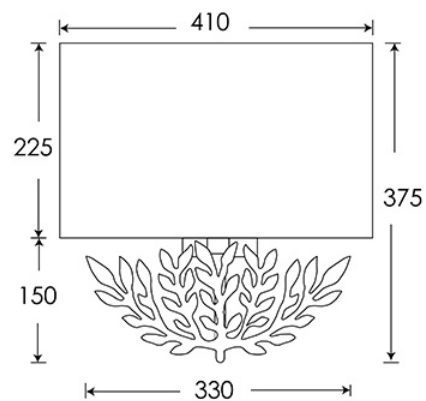

Dimensions in mm and approximate.

H&CO

Decorative lighting
for beautiful spaces

www.heathfield.co.uk | + 44 (0) 1732 350450 | sales@heathfield.co.uk

Unit 1, Priory Road, Tonbridge, Kent, TN9 2AF, United Kingdom