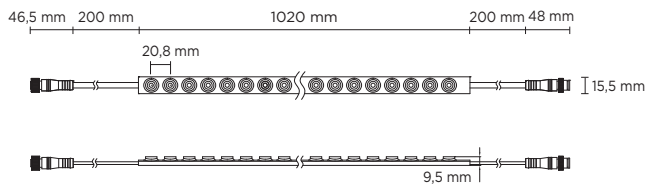

402901-02

HYDROFLEX OPTICS

1.000 / 4.000 mm length, 18.5mm x 9.5mm section, TOP bended encapsulated flexible LED strip for linear lighting, outdoor and indoor; LED circuit completely encapsulated with UV and high-temperatures resistant polyurethane sheath, complete with lenses for wall washing effect. Double power cable with male/female connectors included, suitable for in-line installation. Cuttable each 125 mm. Remote driver 24V DC needed. With nr. 48 Lumileds LED per meter. IP67 rating.

Technical features

Technical data

Wattage	18 WATT / meter
IP Rating	IP67
Material	High performances UV resistant polyurethane
Light source	Lumileds LED
Transformer	Constant voltage 24V DC remote power supply
Power cable	Supplied with male/female connectors and 20 cm cables for loop-in loop-out

Technical data

Wattage	18 WATT
IP Rating	IP67
Gross weight	0,30 Kg

402902		HYDROFLEX OPTICS 4000		
light source	light beam options	lumen output (lm)	lumin. efficacy (lm/w)	
3000°K warm-white				
led	30°	6.684	92.83	
led	60°	6.576	91.34	

1.000 mm Linear profile for Hydroflex Optics realized in Anodized aluminum. Ideal for straight installations.

AC084 LEADER CABLE FOR HYDROFLEX OPTICS (MALE + FEMALE)

Initial cable to connect the driver to first luminaire of an in-line installation of multiple luminaires, all connected to one driver. Includes 1x male connector with 30 cm cable and 1x female connector with 30 cm cable.