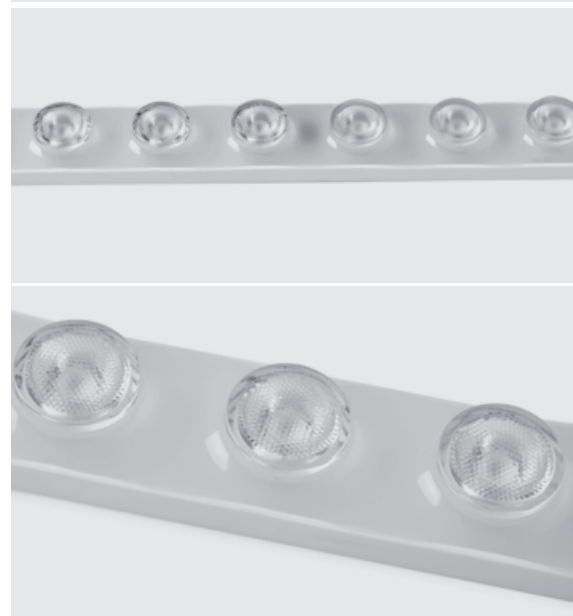

402901-02

HYDROFLEX OPTICS

1.000 / 4.000 mm length, 18.5mm x 9.5mm section, TOP bended encapsulated flexible LED strip for linear lighting, outdoor and indoor; LED circuit completely encapsulated with UV and high-temperatures resistant polyurethane sheath, complete with lenses for wall washing effect. Double power cable with male/female connectors included, suitable for in-line installation. Cuttable each 125 mm. Remote driver 24V DC needed. With nr. 48 Lumileds LED per meter. IP67 rating.

Technical features

Technical data

Wattage	18 WATT / meter
IP Rating	IP67
Material	High performances UV resistant polyurethane
Light source	Lumileds LED
Transformer	Constant voltage 24V DC remote power supply
Power cable	Supplied with male/female connectors and 20 cm cables for loop-in loop-out

AC082 MOUNTING CLIP FOR HYDROFLEX OPTICS

Mounting clip for Hydroflex Optics realized in Stainless steel, clip to be applied every 40 cm, to secure with screws. Ideal for bended installations.

AC083 ALUMINUM LINEAR PROFILE FOR HYDROFLEX OPTICS

1.000 mm Linear profile for Hydroflex Optics realized in Anodized aluminum. Ideal for straight installations.

AC084 LEADER CABLE FOR HYDROFLEX OPTICS (MALE + FEMALE)

Initial cable to connect the driver to first luminaire of an in-line installation of multiple luminaires, all connected to one driver. Includes 1x male connector with 30 cm cable and 1x female connector with 30 cm cable.