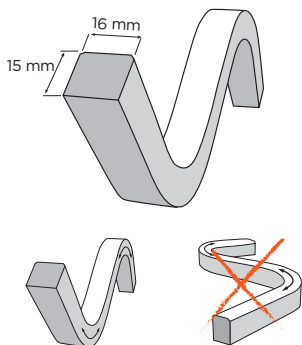

402901-02

HYDROFLEX OPTICS

1.000 / 4.000 mm length, 18.5mm x 9.5mm section, TOP bended encapsulated flexible LED strip for linear lighting, outdoor and indoor; LED circuit completely encapsulated with UV and high-temperatures resistant polyurethane sheath, complete with lenses for wall washing effect. Double power cable with male/female connectors included, suitable for in-line installation. Cuttable each 125 mm. Remote driver 24V DC needed. With nr. 48 Lumileds LED per meter. IP67 rating.

Technical features

Technical data

Wattage	18 WATT / meter
IP Rating	IP67
Material	High performances UV resistant polyurethane
Light source	Lumileds LED
Transformer	Constant voltage 24V DC remote power supply
Power cable	Supplied with male/female connectors and 20 cm cables for loop-in loop-out

AC082 MOUNTING CLIP FOR HYDROFLEX OPTICS

Mounting clip for Hydroflex Optics realized in Stainless steel, clip to be applied every 40 cm, to secure with screws. Ideal for bended installations.

AC083 ALUMINUM LINEAR PROFILE FOR HYDROFLEX OPTICS

1.000 mm Linear profile for Hydroflex Optics realized in Anodized aluminum. Ideal for straight installations.

AC084 LEADER CABLE FOR HYDROFLEX OPTICS (MALE + FEMALE)

Initial cable to connect the driver to first luminaire of an in-line installation of multiple luminaires, all connected to one driver. Includes 1x male connector with 30 cm cable and 1x female connector with 30 cm cable.