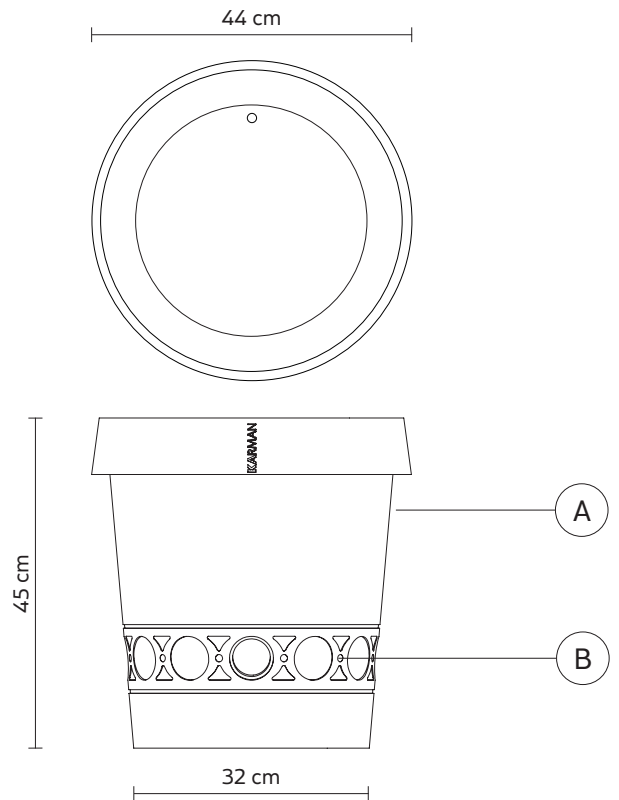

GERVASO floor lamp 3 lights 20°

Matteo Ugolini design

year 2017

DATA SHEET - HP147 3G EXT

STRUCTURE "A"

material	concrete	
colour	dove grey	

DIFFUSER "B"

material	frosted glass	

ELECTRICAL CABLE

colour	black	

LIGHT BEAM

opening angle of the light 20°

ELECTRICAL SYSTEM

source	LED 3x12W, 1140lumen - 3000K class A+

PACKAGING

nr. of collis	1
net weight/kg	30
gross weight/kg	
packaging/cm	

EMISSION OF LIGHT

one directional

CERTIFICATION

IEC	60598-1:2008
EN	60598-1:2008 + A11:2009

IP rate	IP45 - article Gervaso IP65 - light kit
LED	equipped

COLLECTION