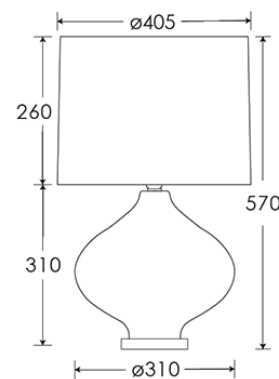

HEATHFIELD & CO

PRODUCT SPECIFICATION SHEET

Table Lamp | FIAMETTA MIST

LAMP BASE

Material: Glass
Finish shown: Mist
Metalwork: Polished Nickel
Code: TL-FIAM-PLNL-MIST

LAMPSHADE AS SHOWN

16" Roman Drum Dandelion Satin
Shade code: SH-16-RMDR
Shade lining: Prosecco PVC

FLEX

1.5 metres of Old Silver twisted flex. Alternative colours can be specified from our collection.

SWITCHING & PLUG

Black 13 AMP UK plug & inline switch.
Alternative plug types available.

BASE WEIGHT

4.8 kg approx.

LAMPING

1 x E27 Lampholder - 60W max. LED bulb recommended.

WARRANTY

12 Months

FINISHING NOTE

All our glasswork is hand blown and will vary from piece to piece - variations in form and proportion. Colour formation, pattern and finishing details are unique to each lamp and it is part of the charm that no two products are exactly the same.

CLEANING INSTRUCTIONS

The finishes on this luminaire only require regular cleaning with a soft dry duster. Abrasive or chemical cleaners may harm the finish and should not be used. Shade to be dusted with a clean dry cloth.

Dimensions in mm and approximate

H&CO

Decorative lighting
for beautiful spaces

www.heathfield.co.uk | + 44 (0) 1732 350450 | sales@heathfield.co.uk

Unit 1, Priory Road, Tonbridge, Kent, TN9 2AF, United Kingdom