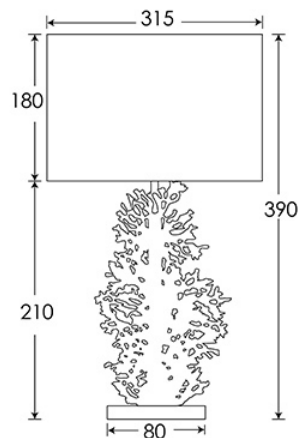

Dimensions in mm and approximate.

H&CO

Decorative lighting  
for beautiful spaces

[www.heathfield.co.uk](http://www.heathfield.co.uk) | + 44 (0) 1732 350450 | [sales@heathfield.co.uk](mailto:sales@heathfield.co.uk)