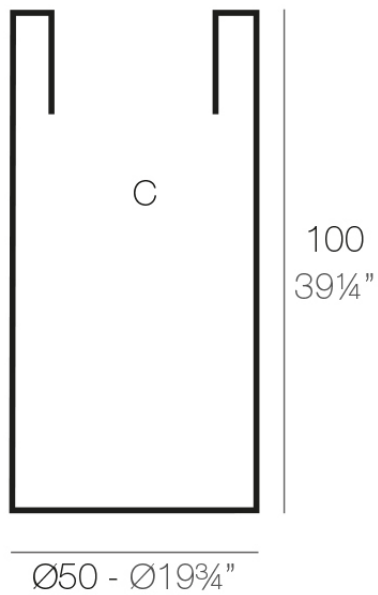

Products / Planters / High Cylinder Pot ø50x100

High cylinder pot ø50x100

The most extensive collection of indoor and outdoor planters designed by Studio Vondom. Timeless and minimalist designs that allow you to create unique and original atmospheres for homes, restaurants and any space.

Info

Description

Pot made of polyethylene resin by rotational moulding. 100% Recyclable. Item suitable for indoor and outdoor use. Available in different finishes.

Weight: 8.5 Kg

CILINDRO ALTO Ø50 x 100cm
HIGH CYLINDER Ø19¾" x 39¼"