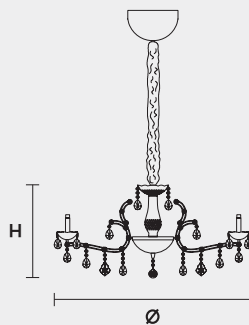

VE 961 8

MASIERO

VE 961 8 MT TRADITIONAL VERSION

H 42 cm 16,53"
Ø 75 cm 29,52"
kg 11

8 x E14 x 40 W max
Triac Dimmable

Lighting system: Traditional E14 lightbulbs (not included)
Frame: Chrome or gold plated metal covered by transparent glass
Lampshades: Damask (DAM/12/GD-CREAM)
Pendants: Transparent

VE 961 8 RW RGB-W LED VERSION

H 42 cm 16,53"
Ø 73 cm 28,74"
kg 11

8 x RGB-W LED SOURCES (driver included)
2640 lm at 3000 K - CRI>85 - 32 W

Controlled by: DMX or Masiero Smart Light App
Frame: Chrome or gold plated metal covered with transparent glass
Lampshades: No lampshades included
Pendants: Transparent

VE 961 8 DW DYNAMIC WHITE LED VERSION

H 42 cm 16,53"
Ø 73 cm 28,74"
kg 11

8 x DW LED SOURCES (driver included)
DYNAMIC White from 2700 K to 6500 K
3920 lm max at 4700 K - CRI>85 - 32 W

Controlled by: DMX or Masiero Smart Light App
Frame: Chrome or gold plated metal covered with transparent glass
Lampshades: No lampshades included
Pendants: Transparent

VE 961 8 CG COLOURED GLASS VERSION

H 42 cm 16,53"
Ø 75 cm 29,52"
kg 11

8 x E14 x 40 W max
Triac Dimmable

Lighting system: Traditional E14 lightbulbs (not included)
Frame: Painted metal covered with painted glass
Lampshades: Only organza (ORG/14/...)
Pendants: Color painted glass
Available in: Green/ Orange/ Yellow/ Purple/ Lilac/ Blue/ Red/ White/ Black