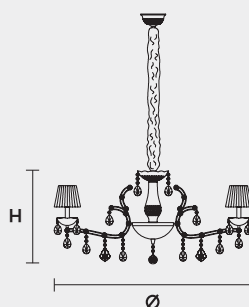

VE 961 8

MASIERO

VE 961 8 MT TRADITIONAL VERSION

H 42 cm 16,53"
Ø 75 cm 29,52"
kg 11

8 x E14 x 40 W max
Triac Dimmable

Lighting system: Traditional E14 lightbulbs (not included)
Frame: Chrome or gold plated metal covered by transparent glass
Lampshades: Damask (DAM/12/GD-CREAM)
Pendants: Transparent

VE 961 8 RW RGB-W LED VERSION

H 42 cm 16,53"
Ø 73 cm 28,74"
kg 11

8 x RGB-W LED SOURCES (driver included)
2640 lm at 3000 K - CRI>85 - 32 W

Controlled by: DMX or Masiero Smart Light App
Frame: Chrome or gold plated metal covered with transparent glass
Lampshades: No lampshades included
Pendants: Transparent

VE 961 8 DW DYNAMIC WHITE LED VERSION

H 42 cm 16,53"
Ø 73 cm 28,74"
kg 11

8 x DW LED SOURCES (driver included)
DYNAMIC White from 2700 K to 6500 K
3920 lm max at 4700 K - CRI>85 - 32 W

Controlled by: DMX or Masiero Smart Light App
Frame: Chrome or gold plated metal covered with transparent glass
Lampshades: No lampshades included
Pendants: Transparent

VE 961 8 CG COLOURED GLASS VERSION

H 42 cm 16,53"
Ø 75 cm 29,52"
kg 11

8 x E14 x 40 W max
Triac Dimmable

Lighting system: Traditional E14 lightbulbs (not included)
Frame: Painted metal covered with painted glass
Lampshades: Only organza (ORG/14/...)
Pendants: Color painted glass
Available in: Green/ Orange/ Yellow/ Purple/ Lilac/ Blue/ Red/ White/ Black