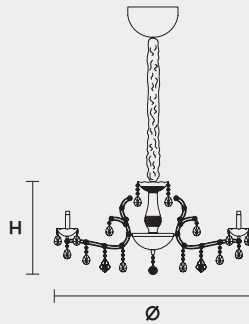

VE 961 8

MASIERO

VE 961 8 MT TRADITIONAL VERSION

H 42 cm 16,53"
Ø 75 cm 29,52"
kg 11

8 x E14 x 40 W max
Triac Dimmable

Lighting system: Traditional E14 lightbulbs (not included)
Frame: Chrome or gold plated metal covered by transparent glass
Lampshades: Damask (DAM/12/GD-CREAM)
Pendants: Transparent

VE 961 8 RW RGB-W LED VERSION

H 42 cm 16,53"
Ø 73 cm 28,74"
kg 11

8 x RGB-W LED SOURCES (driver included)
2640 lm at 3000 K - CRI>85 - 32 W

Controlled by: DMX or Masiero Smart Light App
Frame: Chrome or gold plated metal covered with transparent glass
Lampshades: No lampshades included
Pendants: Transparent

VE 961 8 DW DYNAMIC WHITE LED VERSION

H 42 cm 16,53"
Ø 73 cm 28,74"
kg 11

8 x DW LED SOURCES (driver included)
DYNAMIC White from 2700 K to 6500 K
3920 lm max at 4700 K - CRI>85 - 32 W

Controlled by: DMX or Masiero Smart Light App
Frame: Chrome or gold plated metal covered with transparent glass
Lampshades: No lampshades included
Pendants: Transparent

VE 961 8 CG COLOURED GLASS VERSION

H 42 cm 16,53"
Ø 75 cm 29,52"
kg 11

8 x E14 x 40 W max
Triac Dimmable

Lighting system: Traditional E14 lightbulbs (not included)
Frame: Painted metal covered with painted glass
Lampshades: Only organza (ORG/14/...)
Pendants: Color painted glass
Available in: Green/ Orange/ Yellow/ Purple/ Lilac/ Blue/ Red/ White/ Black