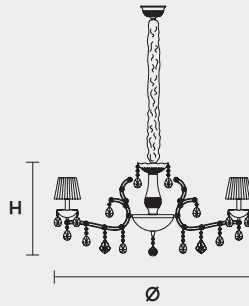

VE 961 8

MASIERO

VE 961 8 MT TRADITIONAL VERSION

H 42 cm 16,53"
Ø 75 cm 29,52"
kg 11

8 x E14 x 40 W max
Triac Dimmable

Lighting system: Traditional E14 lightbulbs (not included)
Frame: Chrome or gold plated metal covered by transparent glass
Lampshades: Damask (DAM/12/GD-CREAM)
Pendants: Transparent

VE 961 8 RW RGB-W LED VERSION

H 42 cm 16,53"
Ø 73 cm 28,74"
kg 11

8 x RGB-W LED SOURCES (driver included)
2640 lm at 3000 K - CRI>85 - 32 W

Controlled by: DMX or Masiero Smart Light App
Frame: Chrome or gold plated metal covered with transparent glass
Lampshades: No lampshades included
Pendants: Transparent

VE 961 8 DW DYNAMIC WHITE LED VERSION

H 42 cm 16,53"
Ø 73 cm 28,74"
kg 11

8 x DW LED SOURCES (driver included)
DYNAMIC White from 2700 K to 6500 K
3920 lm max at 4700 K - CRI>85 - 32 W

Controlled by: DMX or Masiero Smart Light App
Frame: Chrome or gold plated metal covered with transparent glass
Lampshades: No lampshades included
Pendants: Transparent

VE 961 8 CG COLOURED GLASS VERSION

H 42 cm 16,53"
Ø 75 cm 29,52"
kg 11

8 x E14 x 40 W max
Triac Dimmable

Lighting system: Traditional E14 lightbulbs (not included)
Frame: Painted metal covered with painted glass
Lampshades: Only organza (ORG/14/...)
Pendants: Color painted glass
Available in: Green/ Orange/ Yellow/ Purple/ Lilac/ Blue/ Red/ White/ Black