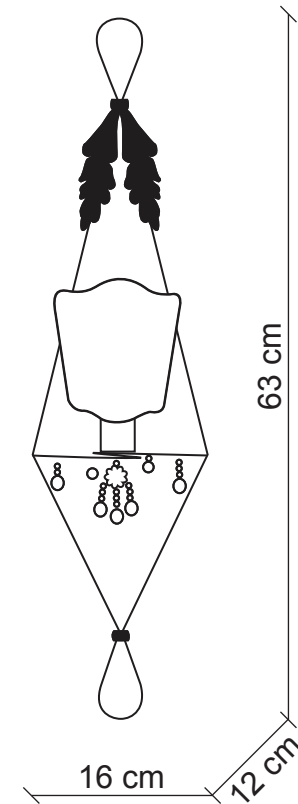

PATRIZIAGARGANTI

Firenze

BAGA XXI Century
LOVELY LIGHT

art. 1002

1 light Wall lamp

Finish: Nickel

Lampshades: White mesh fabric

Accessories: Clear crystals

m³ 0,08
Kg 0,9