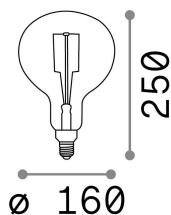

General info

Lampadine e accessori - XI

Ean	8021696223940
Item	E27 GLOBO D160 04W 2200K CRI80 AMBRA DIMM
Installation	-
Guarantee	5 years
Gross weight	0.51 kg
Volume	0.007079 m ³

Technical info

Net weight	0.19 kg
Insulation class	-
Compliance	CE
Power output	220-240 V AC 50 Hz
Dimmer	YES, TRIAC
Power supply	Not required

Source info

Power	4 W
Emission	Diffuse
Max consumption	max 3,80 W
CCT LED	2200 K
Duration LED (t. 25°C)	15000 h
CRI	> 80
Light beam	-
Useful light flux	330 lm
Photobiological risk	1
Standby power	< 0.50 W