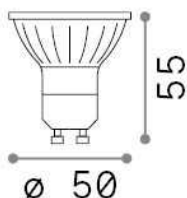

General info

Lampadine e accessori - Lampadine gu10

Ean	8021696266251
Item	GU10 06W 430Lm 3000K CRI90 DIMM
Installation	-
Guarantee	5 years
Gross weight	0.08 kg
Volume	0.000138 m ³

Technical info

Net weight	0.06 kg
Insulation class	-
Compliance	CE
Power output	220-240 V AC 50/60 Hz
Dimmer	YES, TRIAC
Power supply	Not required

Source info

Power	6 W
Emission	Direct
Max consumption	max 5,80 W
CCT LED	3000 K
Duration LED (t. 25°C)	25000 h
CRI	> 90
Light beam	47 °
Useful light flux	430 lm
Photobiological risk	1
Standby power	< 0.50 W