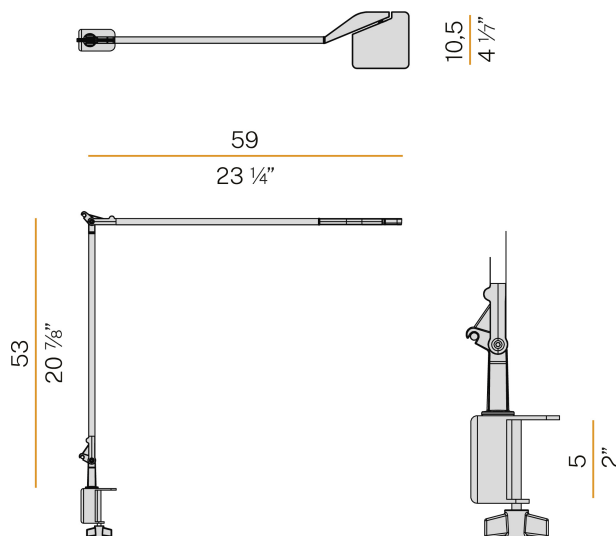

### Data sheet

CODE	CM07701.000.0409
SYSTEM POWER CONSUMPTION	10W
EFFICACY	70.6lm/W
LIGHT SOURCE	LED
LIGHT SOURCE LIFETIME	L90 (B10) 50.000h
COLOUR TEMPERATURE	3000K Ra>90
LIGHT DISTRIBUTION	adjustable
BEAM ANGLE	90°
POWER SUPPLY	220-240V AC
FREQUENCY	50/60Hz
ELECTRICAL CONFIGURATION	dimmable (Step DIM)
DRIVER	integrated included
NOMINAL LUMINOUS FLUX	884lm
LUMEN OUTPUT	706lm
EFFICIENCY	79.9%
WEIGHT	0,83 Kg
PROTECTION DEGREE	IP40
COLOUR TOLLERANCES	SDCM 3
PACKING DIMENSIONS	6,0 x 119,0 x 25,0 cm

Table lighting fixture for interiors, with swivelling light beam.  
 Pickled sheet metal fixing clamp in polyacrylic paint.  
 Extruded aluminium frame in white, black, red or titanium polyacrylic paint.  
 Die-cast aluminium joints in polyacrylic paint.  
 Steel wire rope slings.  
 Die-cast aluminium head rotating on two axes in polyacrylic paint.  
 Modelled acrylic diffuser with mat finish and double serigraphy.  
 Push-button to adjust luminosity according to 5 levels of visual comfort.  
 Equipped with a 1,6m (63") long power cable with jack connector and adapter plug.

### Technical drawing